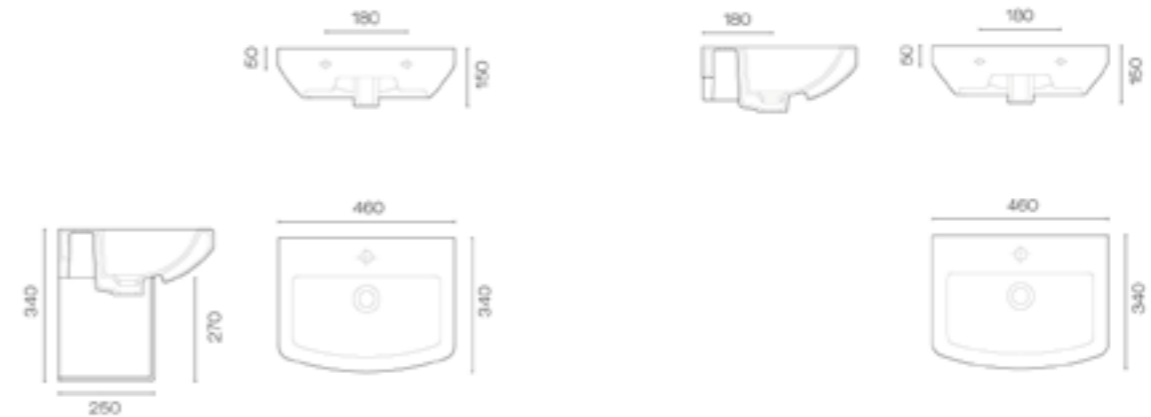

ELLIPSE VESSEL BASIN

(7) 724739

ELEVATE

ACCESSIBLE BASIN (7) 726206 WITH SHROUD

ACCESSIBLE BASIN (7) 726208 WALL HUNG OR BENCH MOUNT

ACCESSIBLE BASIN (7) 726207 WITH SHROUD

ACCESSIBLE BASIN (7) 726210 WALL HUNG OR BENCH MOUNT