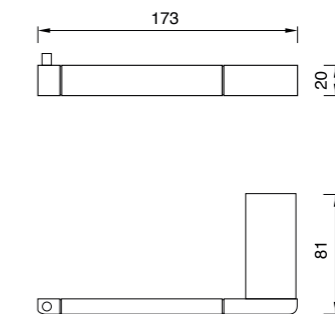

TOILET ROLL HOLDER (7) 644945