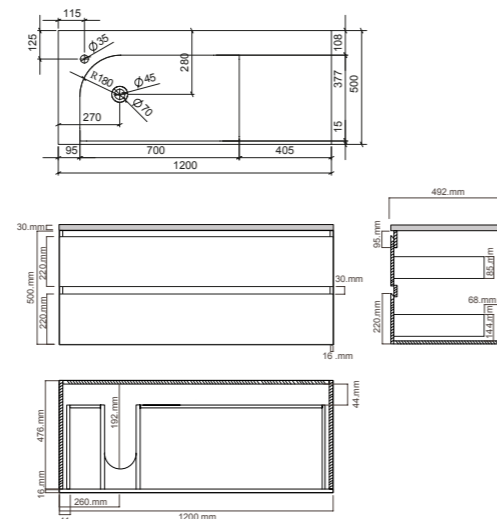

900 W x 500 D x 530mm H OFFSET LEFT BASIN

FINISH	CODE
White Gloss	(7) 709544
Timber Veneer	(7) 709546

1200 VANITY 2 DRW OFFSET LEFT BASIN

1200 VANITY 2 DRW OFFSET RIGHT BASIN

1200 W x 500 D x 530mm H OFFSET LEFT BASIN