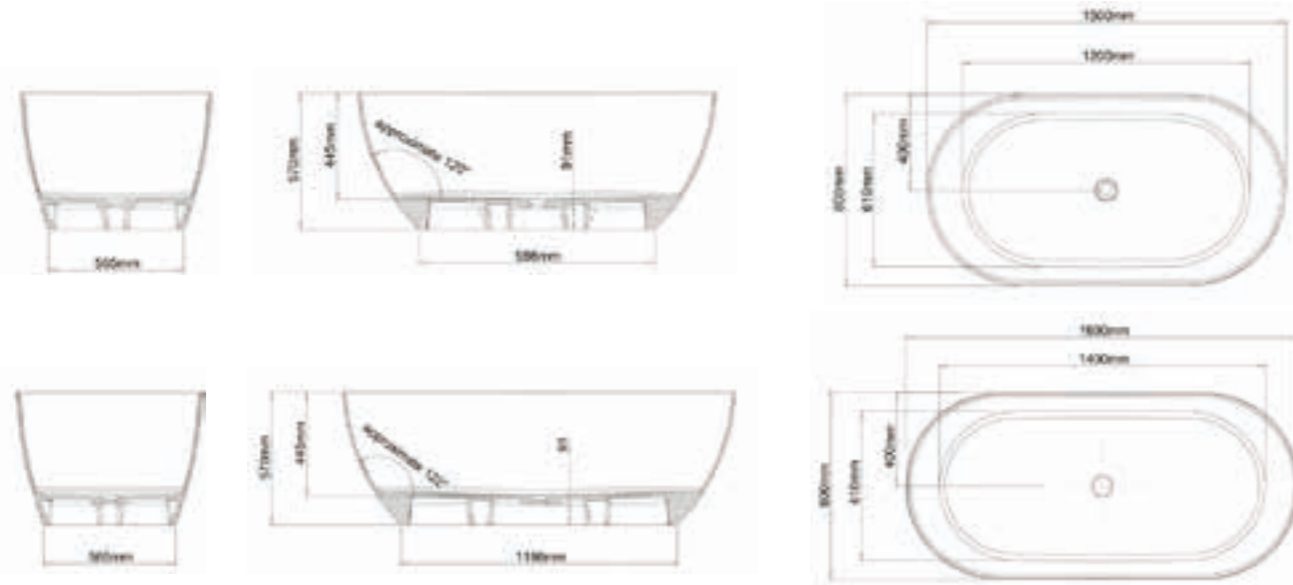

MEMPHIS

OVAL FREESTANDING BATH (7) 697380 / (7) 696205