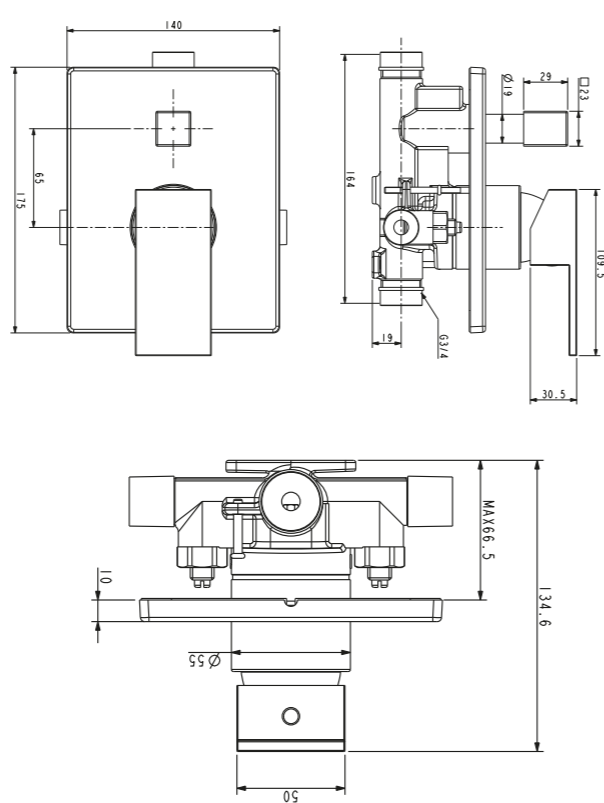

SHOWER MIXER DIVERTER (7) 686621