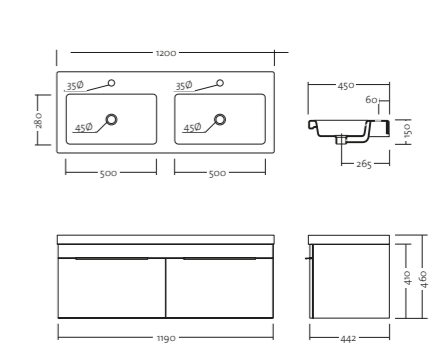

1200 DOUBLE VANITY 2 DRW

1200 W x 450 D x 460mm H

FINISH	CODE
White Gloss	(7) 662970
Black Gloss	(7) 662974
Gunmetal Gloss	(7) 662973
Burnished Wood	(7) 662972
Planked Urban Oak	(7) 726121
Cinnamon Ash	(7) 694043

* Only available with right hand tap hole.