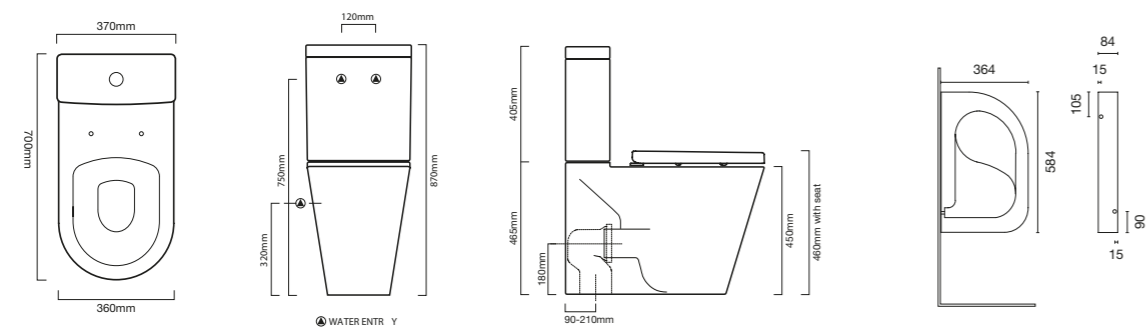

ACCESSIBLE BACK TO WALL COMFORT HEIGHT TOILET SUITE WITH RAISED FLUSH BUTTON

(7) 724734 WITH STABILITY BUFFER (7) 724735 SEAT RING

CERAMIC URINAL DIVISION

(7) 726220