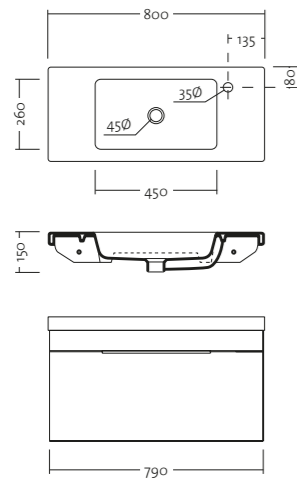

800 SLIM VANITY 1 DRW* CENTRE BASIN

800 W x 350 D x 460mm H CENTRE BASIN

FINISH	CODE
White Gloss	(7) 662913
Black Gloss	(7) 662917
Gunmetal Gloss	(7) 662916
Burnished Wood	(7) 662915
Planked Urban	(7) 726114
Cinnamon Ash	(7) 694032