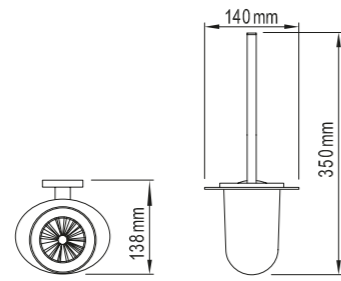

TOILET BRUSH HOLDER (7) 620985