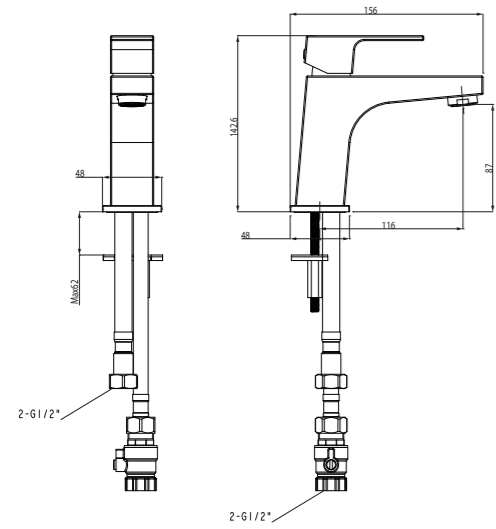

FINISH	CODE
Chrome	(7) 723130
Black	(7) 719135
Gun Metal	(7) 723118

FINISH	CODE
Chrome	(7) 719136
Black	(7) 719131
Gun Metal	(7) 723119

FINISH	CODE
Chrome	(7) 719132
Black	(7) 719137
Gun Metal	(7) 723120

FINISH	CODE
Chrome	(7) 719133
Black	(7) 719138
Gun Metal	(7) 723121

FINISH	CODE
Chrome	(7) 719134
Black	(7) 719139
Gun Metal	(7) 723122