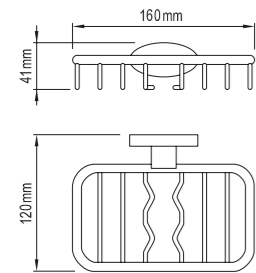

SOAP BASKET (7) 620978