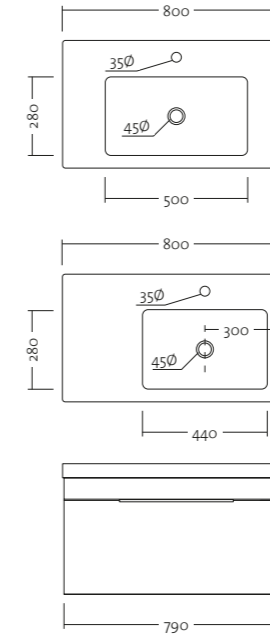

800 VANITY 1 DRW

800 W x 450 D x 460mm H

FINISH	CODE
White Gloss	(7) 662928
Black Gloss	(7) 662932
Gunmetal Gloss	(7) 662931
Burnished Wood	(7) 662930
Planked Urban	(7) 726117
Cinnamon Ash	(7) 694035