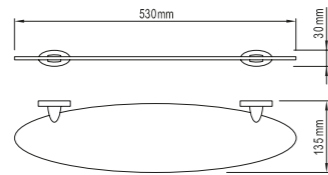

GLASS SHELF (7) 620974