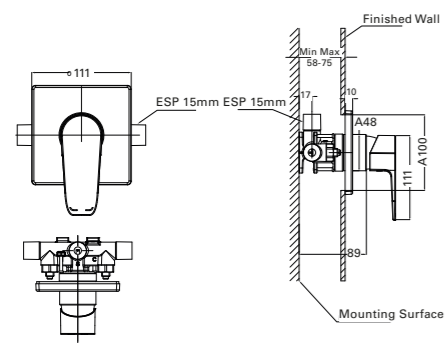

ROUND FLOOR-MOUNT BATH SPOUTS

SHOWER MIXER

FINISH
Polished Chrome
Black
Brushed Nickel

CODE
(7) 686623
(7) 707647
(7) 710125