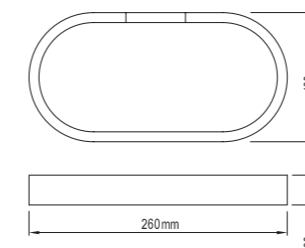

TOWEL RAIL DOUBLE (7) 620993

TOWEL RING (7) 620991

ROBE HOOK (7) 620987

TOILET ROLL HOLDER (7) 620994

TOILET BRUSH HOLDER (7) 620995

MEMPHIS

SOAP DISH (7) 620977

ROBE HOOK DOUBLE (7) 620976