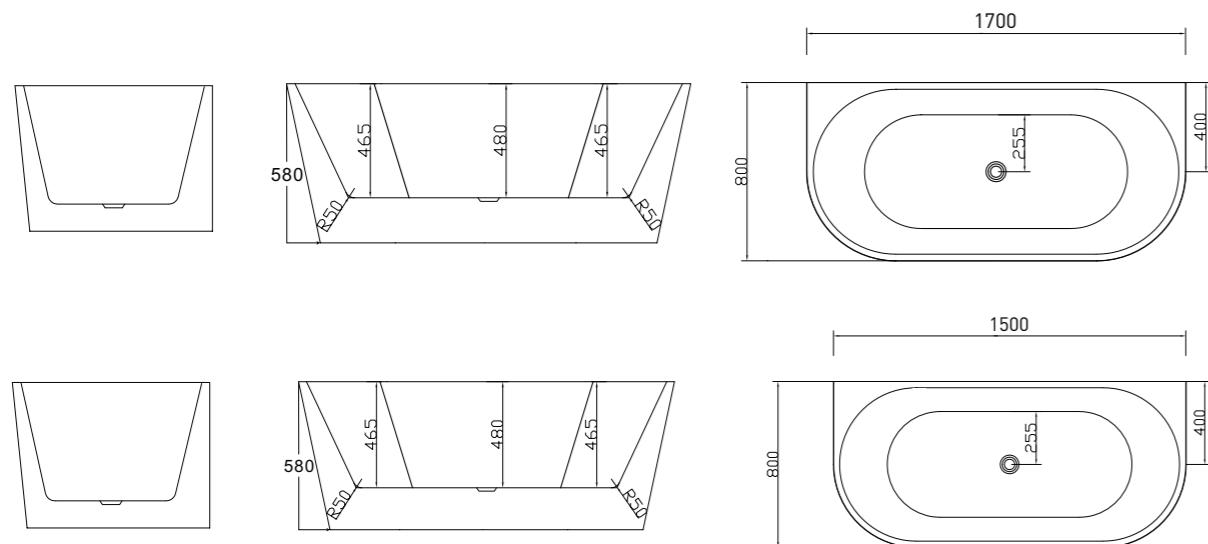

SOL

SOL FREESTANDING BATH (7) 711719 / (7) 749990