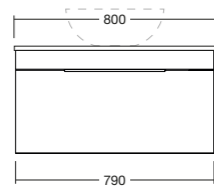

800 SOLID TOP VANITY
1 DRW

800 W x 450 D x 420mm H

FINISH	CODE
White Gloss	(7) 726142
Black Gloss	(7) 726143
Gunmetal Gloss	(7) 726144
Burnished Wood	(7) 726141
Planked Urban Oak	(7) 726139
Cinnamon Ash	(7) 726140