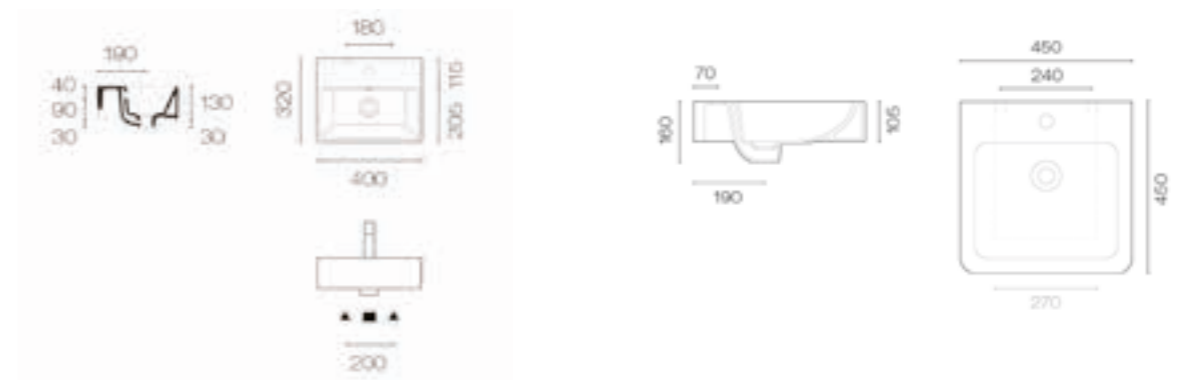

ACCESSIBLE BASIN (7) 726203 WALL HUNG OR BENCH MOUNT

SQUARE BASIN (7) 726204 WALL HUNG OR BENCH MOUNT