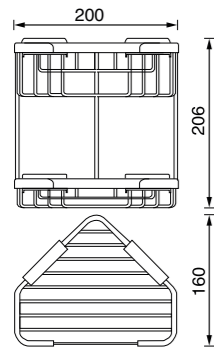

SOL

DOUBLE TRIANGULAR SOAP BASKET
(7) 645843