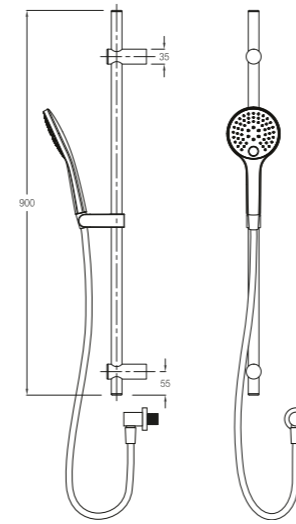

SLIDE SHOWER WELS Rating 3 ★

FINISH
Polished Chrome
Black
Brushed Nickel

CODE
(7) 707649
(7) 707650
(7) 713912