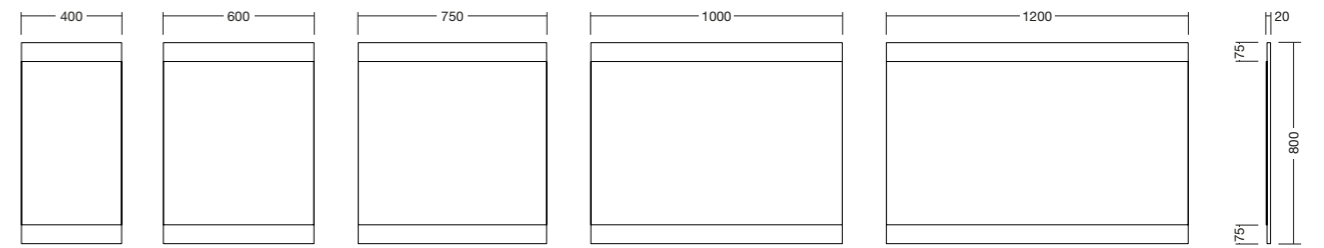

WALL MIRRORS

400/600/750/1000/1200 W x 20 D x 800mm H

FINISH	400MM	600MM	750MM	1000MM	1200MM
White Gloss	(7) 668853	(7) 668858	(7) 668863	(7) 668868	(7) 726181
Black Gloss	(7) 668857	(7) 668862	(7) 668867	(7) 668872	(7) 726182
Gunmetal Gloss	(7) 668856	(7) 668861	(7) 668866	(7) 668871	(7) 726183
Burnished Wood	(7) 668855	(7) 668860	(7) 668865	(7) 668870	(7) 726180
Planked Urban Oak	(7) 726122	(7) 726123	(7) 726124	(7) 726126	(7) 726178
Cinnamon Ash	(7) 694049	(7) 694050	(7) 694051	(7) 694052	(7) 726179