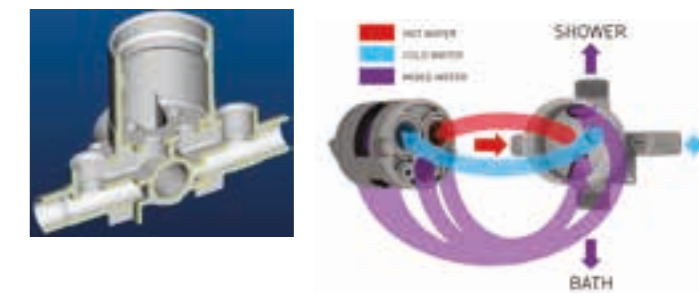

**EDGE, FORM, AND URBAN SHOWER BATH DIVERter MIXER**

All the features of the IVT Multipressure shower mixer including being able to be used in Mains, Low, and Unequal pressure systems, combined with a Diverter Button that allows you to switch from your shower to your spout when used in a shower over bath situation, or can be used to control the function of a slide shower and an overhead shower in a dual shower installation.

**VALVE TECHNOLOGY EDGE**

IVT Multipressure shower mixer includes all of the features of the Urban shower mixer and turbocharges them!  
The 45mm Multiport Sedal Cartridge, and the specifically designed for New Zealand water systems Edge body, combine to produce maximum flow rate in a low and/or unequal pressure water system situation. The one piece valve has been designed with no additional parts or alterations required. The plumber simply fixes the valve securely using the incorporated mounting plate, attaches the hot and cold water supply and if necessary adjusts the integrated flow control valves to suit your water system. Using the large faceplate provides easy access to the isolator/control valves if ever you need to re-adjust the water flow (ideal if you have a low pressure system but are changing to mains pressure, no other alteration would be required) without compromising any water seal integrity. As an option if you want a more minimalist look, a smaller faceplate is included (note that this may compromise access to fully remove the valve from the wall cavity if ever required), creating a more refined and simple style.

An additional feature of the Edge shower mixer is the bath outlet. Using the valve with a bench or wall mounted bath spout (must be used as a shower or bath mixer, not both at once) the plumber can cap off the shower outlet and the large volume of water the IVT allows to pass through can deliver as much as 50 litres per minute, filling your bath in no time.