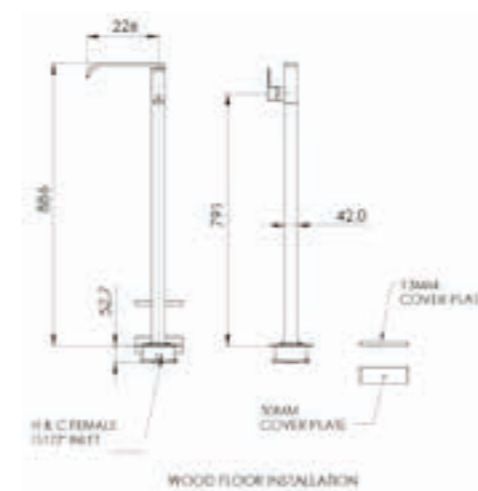

FINISH
Chrome
Black

CODE
(7) 719124
(7) 719125