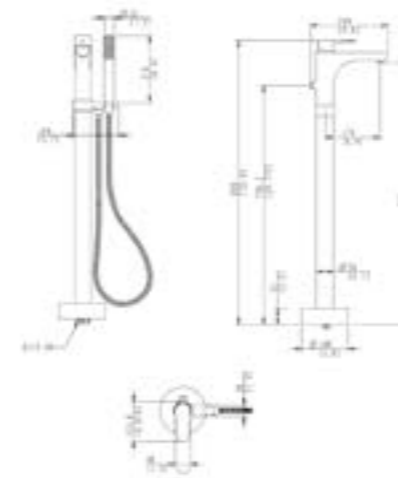

DEGREE FLOOR STANDING BATH FILLER **(7) 717600**