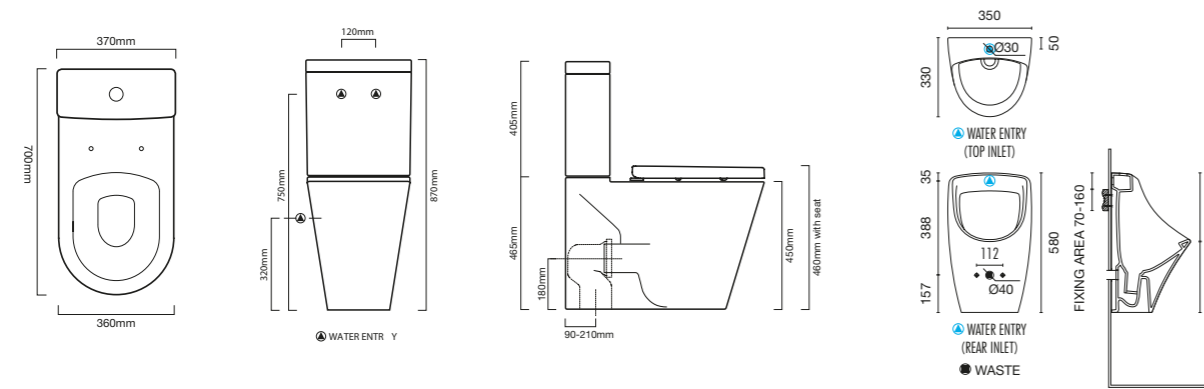

ELEVATE

BACK TO WALL COMFORT HEIGHT TOILET SUITE

(7) 711727 STANDARD SEAT (7) 713735 WITH STABILITY BUFFER (7) 713736 SEAT RING

URINAL REAR/TOP INLET

(7) 726218 REAR INLET (7) 726219 TOP INLET