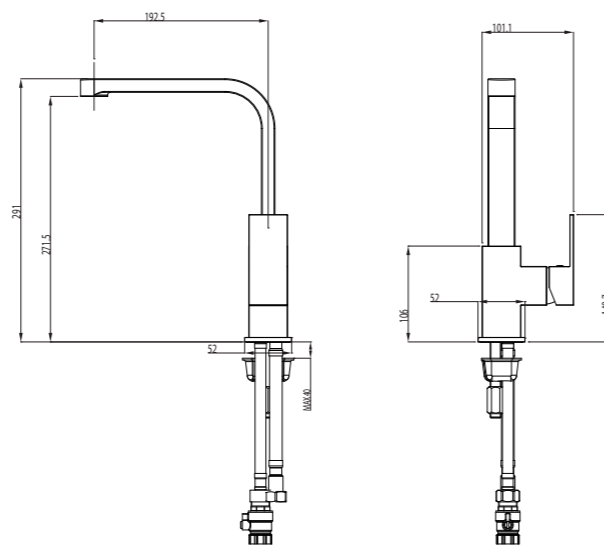

FINISH	CODE
Chrome	(7) 723130
Black	(7) 719135
Gun Metal	(7) 723118

FINISH	CODE
Chrome	(7) 719136
Black	(7) 719131
Gun Metal	(7) 723119

FINISH	CODE
Chrome	(7) 719132
Black	(7) 719137
Gun Metal	(7) 723120

FINISH	CODE
Chrome	(7) 719133
Black	(7) 719138
Gun Metal	(7) 723121

FINISH	CODE
Chrome	(7) 719134
Black	(7) 719139
Gun Metal	(7) 723122