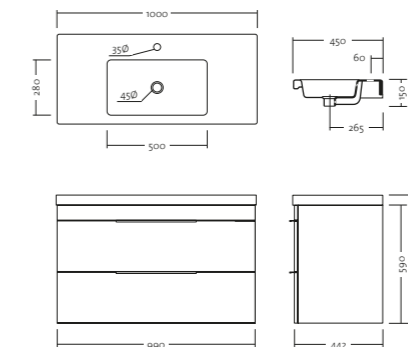

1000 VANITY 2 DRW

1000 W x 450 D x 640mm H (WALL HUNG)

FINISH	CODE
White Gloss	(7) 662959
Black Gloss	(7) 662964
Gunmetal Gloss	(7) 662963
Burnished Wood	(7) 662962
Planked Urban Oak	(7) 726120
Cinnamon Ash	(7) 694040