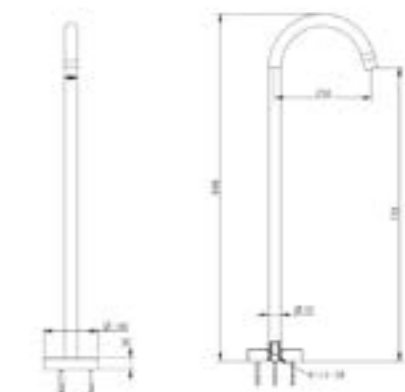

ROUND FLOOR-MOUNT BATH SPOUTS

SHOWER MIXER

FINISH  
Polished Chrome  
Black  
Brushed Nickel

CODE  
**(7) 686623**  
**(7) 707647**  
**(7) 710125**

SHOWER MIXER DIVERTER

FINISH  
Polished Chrome

CODE  
**(7) 686625**