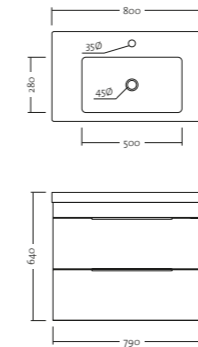

800 VANITY 2 DRW

800 W x 450 D x 640mm H (WALL HUNG)

FINISH	CODE
White Gloss	(7) 662938
Black Gloss	(7) 662942
Gunmetal Gloss	(7) 662941
Burnished Wood	(7) 662940
Planked Urban Oak	(7) 726118
Cinnamon Ash	(7) 694039