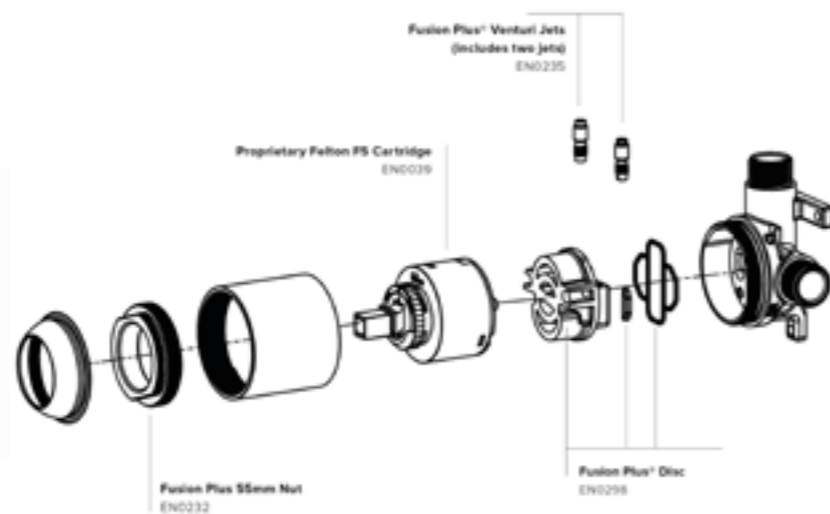

SHOWER MIXER FUSION PLUS

(7) 706461

Made from solid DZR Brass and finished in Chrome. NZ designed mixing valve with anti scald, flow limiter control. All pressure shower mixer, easy upgrade to mains pressure with front of wall removable venturi jet. (min 35kpa and up to 1500kpa)

SHOWER MIXER MAINS PRESSURES

(7) 707314

Made from solid DZR Brass and finished in Chrome. NZ designed mixing valve with anti scald, flow control. Equal pressure shower mixer, suitable equal high (mains) and equal low pressure. (min 35kpa and up to 1500kpa)

SHOWER MIXER DIVERTER - VERSADISC

(7) 686615

Made from solid DZR Brass and finished in Chrome. NZ designed mixing valve with anti scald, flow control, European diverter headwork. All pressure diverter shower mixer, easy front of wall upgrade to mains pressure. (min 35kpa and up to 1500kpa)

BATH SPOUT

(7) 686616

170mm spout reach. Made from solid DZR Brass and finished in chrome. 1/2" Female Easy Fit Adaptor spout for maximum flow. All pressures (min 35kPa and up to 1500kPa).

VALVE TECHNOLOGY MILA

SHOWER MIXER FUSION PLUS

The Mila Fusion Plus high performance valve is suitable for all water pressures, providing optimal flow.

The valve allows for easy maintenance and future upgrades from front-of-wall with the option of temperature control for safety and/or energy saving

and the option of setting the maximum flow limit for water saving.

Designed, assembled and tested in New Zealand.

Pressure requirements: Minimum 35kPa, Maximum 1500kPa.

SLIDE SHOWER

(7) 711718

Designed to compliment Adesso Mila shower mixer. Single function slide shower is fitted with metal slide rail, rounded square elbow and EN1113 rated large bore hose.

All pressures (min 35kPa). 7 Year Warranty.