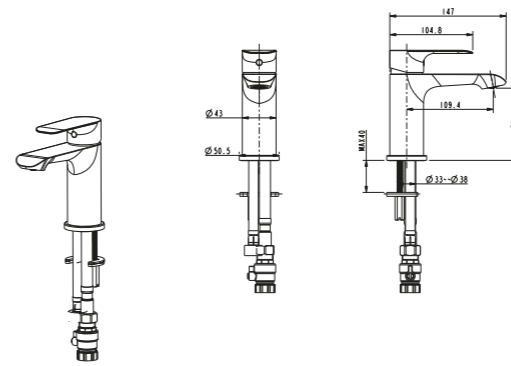

BASIN MIXER

FINISH	CODE
Chrome	(7) 723130
Black	(7) 719135
Gun Metal	(7) 723118