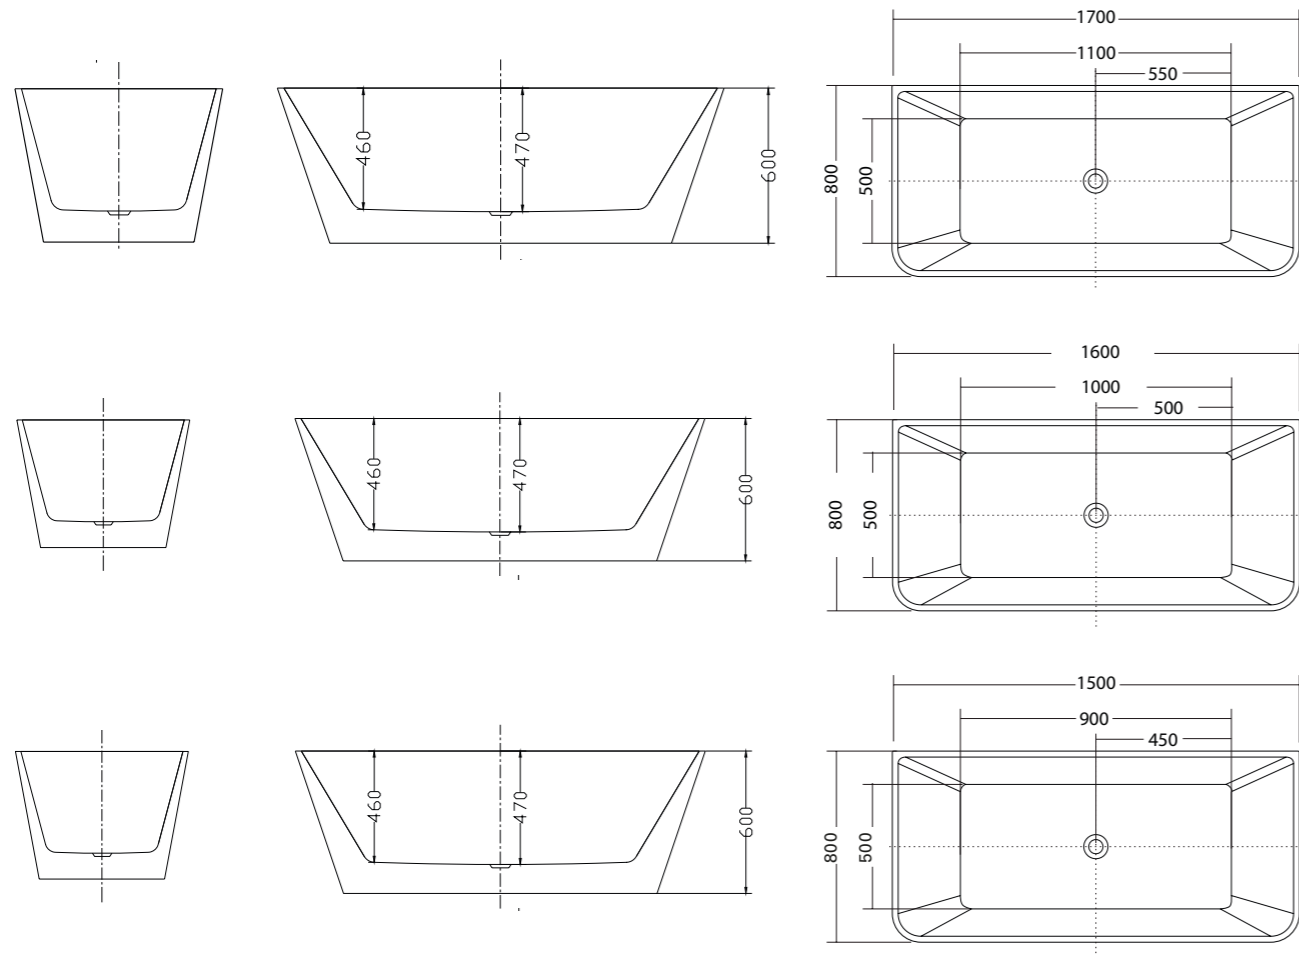

MECCA

MECCA FREESTANDING BATH (7) 711726

FORM

FORM FREESTANDING BATH (7) 711720 / (7) 749991 / (7) 749992

EDGE

SOFT OVAL FREESTANDING BATH (7) 638984

ANGLED FREESTANDING BATH (7) 638981

SOL