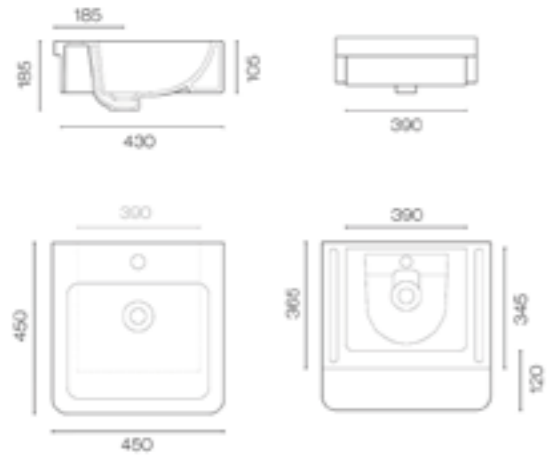

ELEVATE

SQUARE BASIN (7) 726205 SEMI-RECESSED

UNDERMOUNT BASIN (7) 726211 INCLUDES OVERFLOW