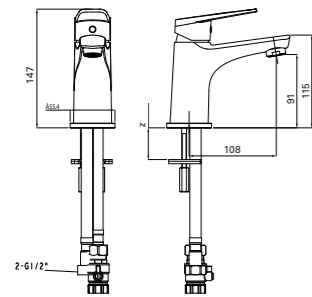

FINISH
Polished Chrome
Black
Brushed Nickel

CODE
(7) 686622
(7) 707645
(7) 710111