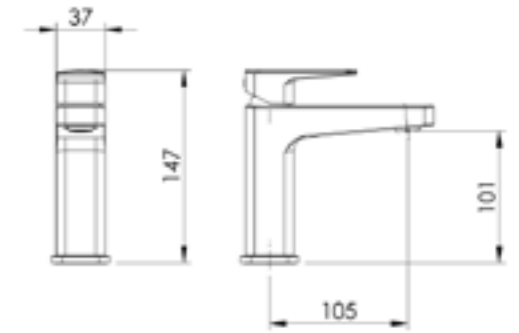

BASIN MIXER MINI (7) 711716 WELS Rating 5 ★