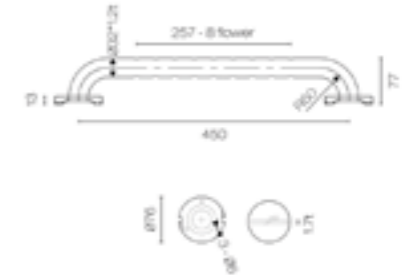

STAINLESS STEEL GRAB RAIL 450mm (7) 726213