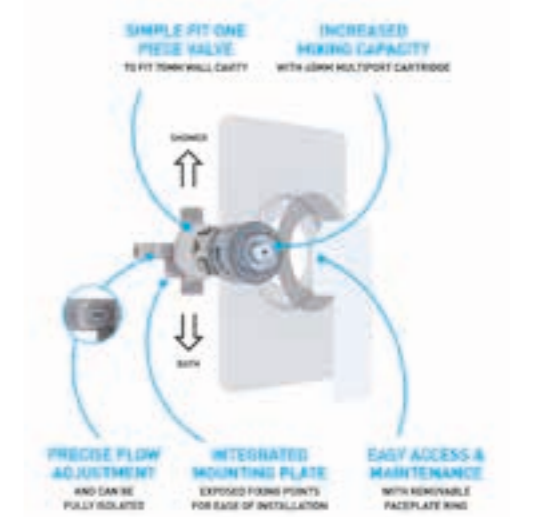

**VALVE TECHNOLOGY EDGE**

IVT Multipressure shower mixer includes all of the features of the Urban shower mixer and turbocharges them!  
The 45mm Multiport Sedal Cartridge, and the specifically designed for New Zealand water systems Edge body, combine to produce maximum flow rate in a low and/or unequal pressure water system situation. The one piece valve has been designed with no additional parts or alterations required. The plumber simply fixes the valve securely using the incorporated mounting plate, attaches the hot and cold water supply and if necessary adjusts the integrated flow control valves to suit your water system. Using the large faceplate provides easy access to the isolator/control valves if ever you need to re-adjust the water flow (ideal if you have a low pressure system but are changing to mains pressure, no other alteration would be required) without compromising any water seal integrity. As an option if you want a more minimalist look, a smaller faceplate is included (note that this may compromise access to fully remove the valve from the wall cavity if ever required), creating a more refined and simple style.

An additional feature of the Edge shower mixer is the bath outlet. Using the valve with a bench or wall mounted bath spout (must be used as a shower or bath mixer, not both at once) the plumber can cap off the shower outlet and the large volume of water the IVT allows to pass through can deliver as much as 50 litres per minute, filling your bath in no time.

**Multi Pressure Shower Mixer**

An easy fit one piece shower valve with Intelligent Valve Technology (IVT), designed in New Zealand to perform better across multiple water pressures.

**URBAN** FLOOR STANDING BATH FILLER