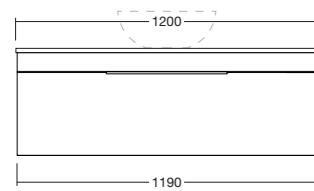

1200 SOLID TOP VANITY
1 DRW

1200 W x 450 D x 420mm H

FINISH	CODE
White Gloss	(7) 726155
Black Gloss	(7) 726156
Gunmetal Gloss	(7) 726157
Burnished Wood	(7) 726154
Planked Urban Oak	(7) 726151
Cinnamon Ash	(7) 726152