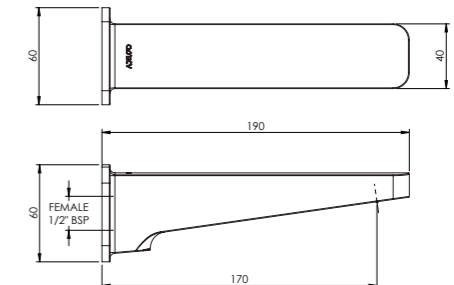

BATH SPOUT (7) 686616