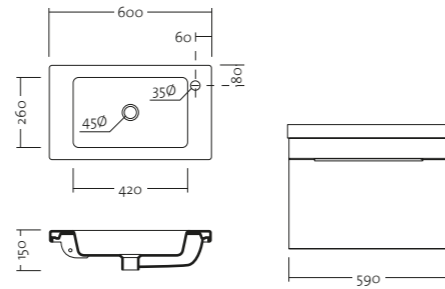

600 SLIM VANITY 1 DRW* CENTRE BASIN

600 W x 350 D x 460mm H CENTRE BASIN

FINISH	CODE
White Gloss	(7) 662908
Black Gloss	(7) 662912
Gunmetal Gloss	(7) 662911
Burnished Wood	(7) 662910
Planked Urban	(7) 726113
Cinnamon Ash	(7) 694031