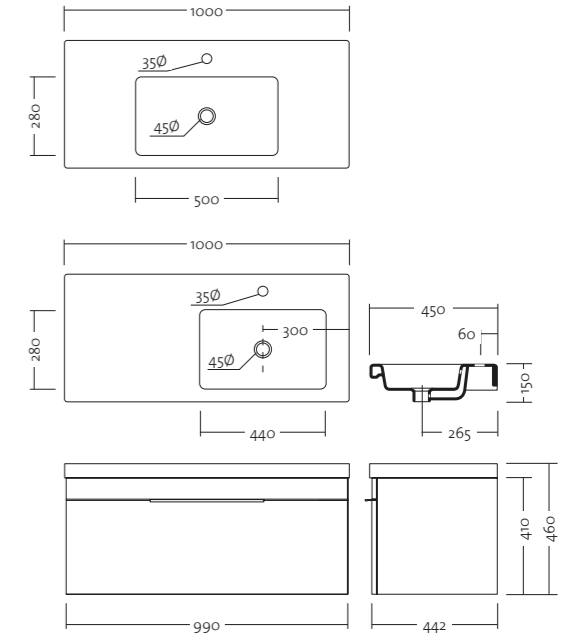

1000 VANITY 1 DRW

1000 W x 450 D x 460mm H

FINISH	CODE
White Gloss	(7) 662949
Black Gloss	(7) 662953
Gunmetal Gloss	(7) 662952
Burnished Wood	(7) 662951
Planked Urban	(7) 726119
Cinnamon Ash	(7) 694036

800 VANITY 2 DRW

800 W x 450 D x 640mm H (WALL HUNG)

FINISH	CODE
White Gloss	(7) 662938
Black Gloss	(7) 662942
Gunmetal Gloss	(7) 662941
Burnished Wood	(7) 662940
Planked Urban Oak	(7) 726118
Cinnamon Ash	(7) 694039