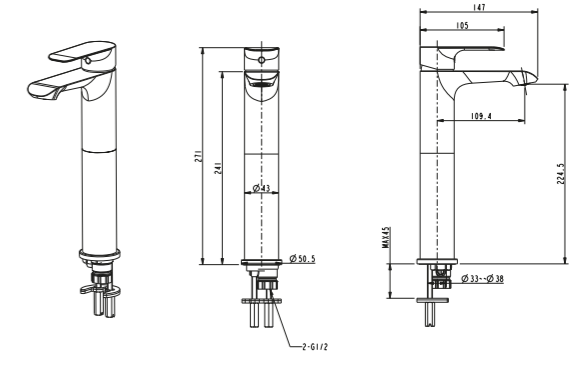

VESSEL BASIN MIXER WELS Rating 5 ★

FINISH	CODE
Chrome	(7) 719136
Black	(7) 719131
Gun Metal	(7) 723119