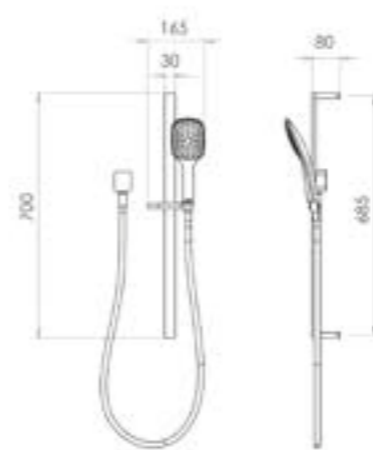

SLIDE SHOWER (7) 711718 WELS Rating 2 ★