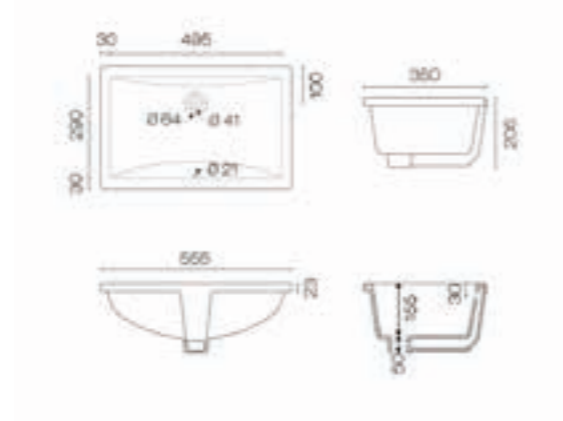

ELEVATE

SQUARE BASIN (7) 726205 SEMI-RECESSED

UNDERMOUNT BASIN (7) 726211 INCLUDES OVERFLOW