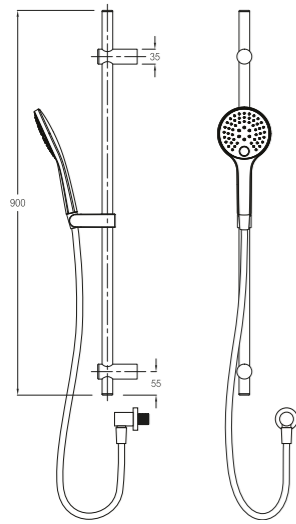

SLIDE SHOWER WELS Rating 3 ★

FINISH
Gun Metal

CODE
(7) 723123