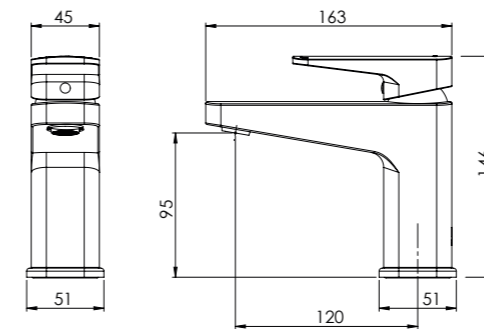

BASIN MIXER (7) 686610 WELS Rating 4 ★