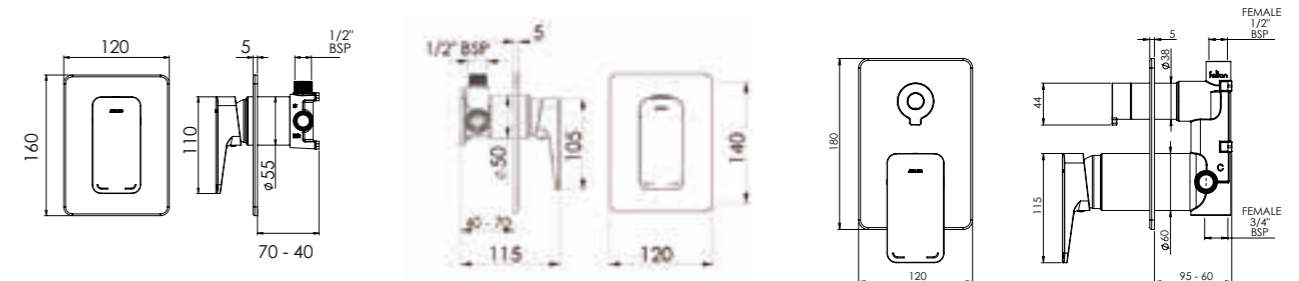

SHOWER MIXER FUSION PLUS (7) 706461

SHOWER MIXER MAINS PRESSURES (7) 707314

SHOWER MIXER DIVERTER (7) 686615