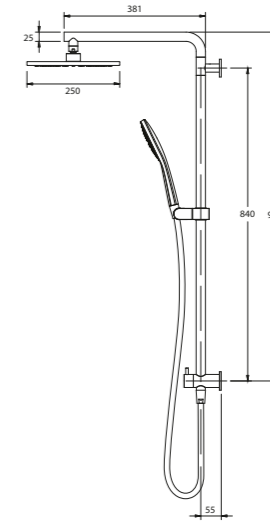

COLUMN SHOWER WELS Rating 3 ★

FINISH
Polished Chrome
Black
Brushed Nickel

CODE
(7) 707651
(7) 707652
(7) 713914

URBAN FLOOR STANDING BATH FILLER **(7) 719128**

MODE FLOOR STANDING BATH FILLER **(7) 719129**

URBAN

BASIN MIXER WELS Rating 5 ★