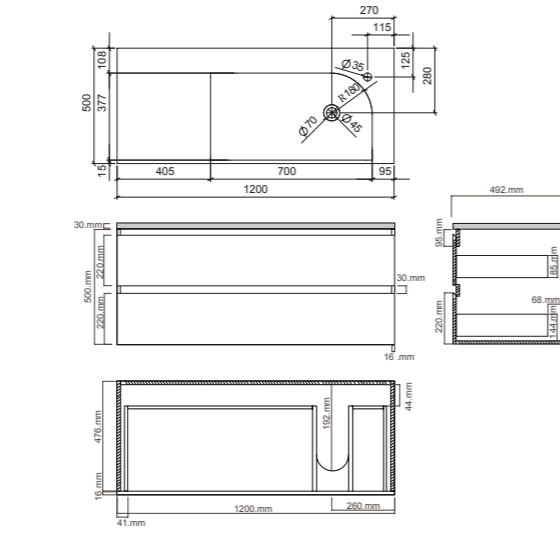

SINK MIXER (7) 686620 WELS Rating 5 ★

1200 W x 500 D x 530mm H OFFSET RIGHT BASIN