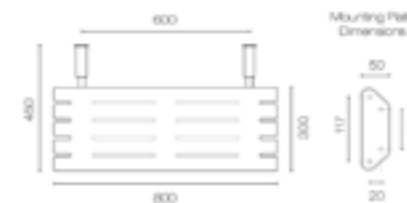

STAINLESS STEEL GRAB RAIL 450mm (7) 726213

STAINLESS STEEL GRAB RAIL 600mm (7) 726214

STAINLESS STEEL GRAB RAIL 750mm X 750mm X 90° (7) 726215

FOLDING SHOWER SEAT SLATTED (7) 726217

STAINLESS STEEL GRAB RAIL SLIDE SHOWER (7) 726216