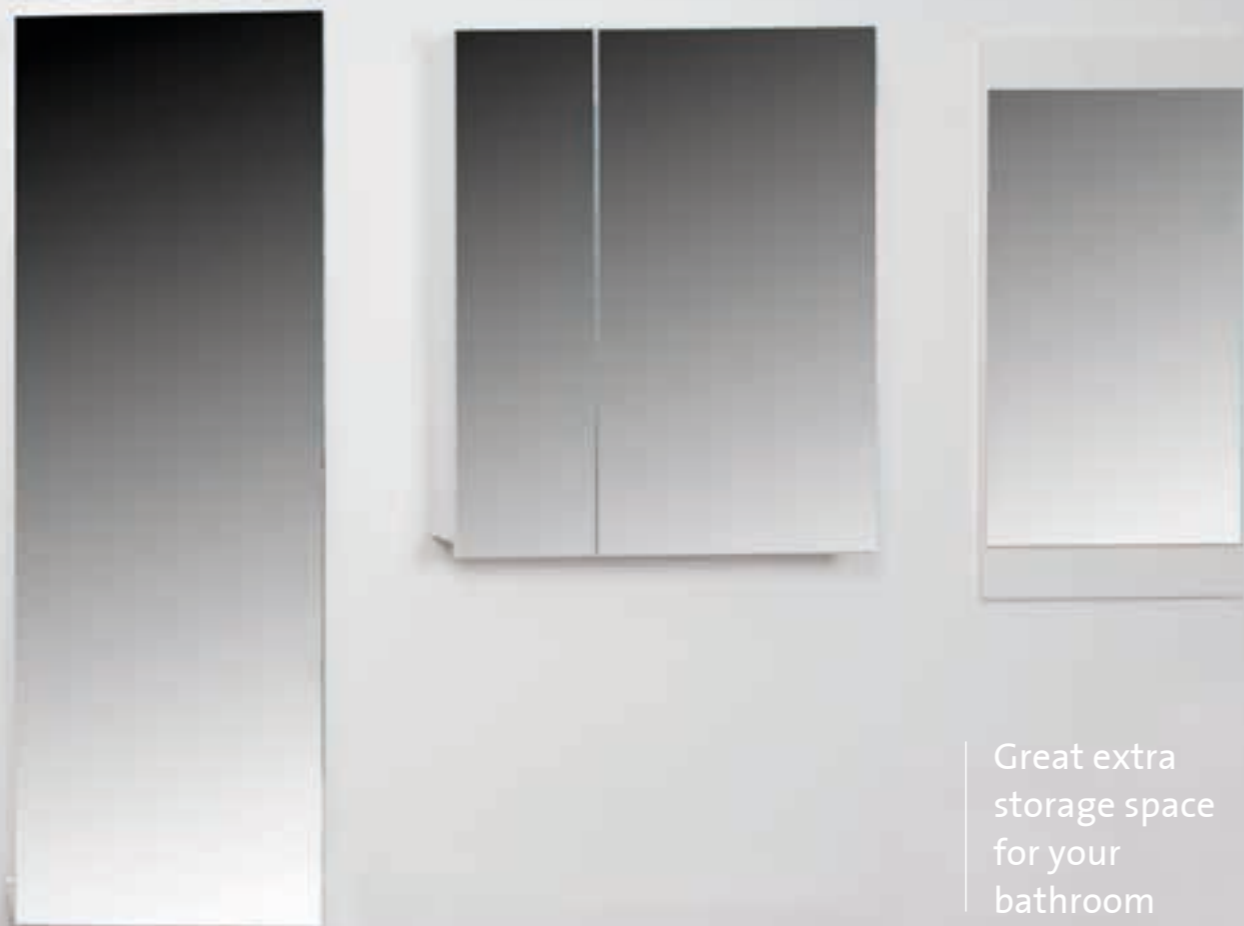

Great extra storage space for your bathroom