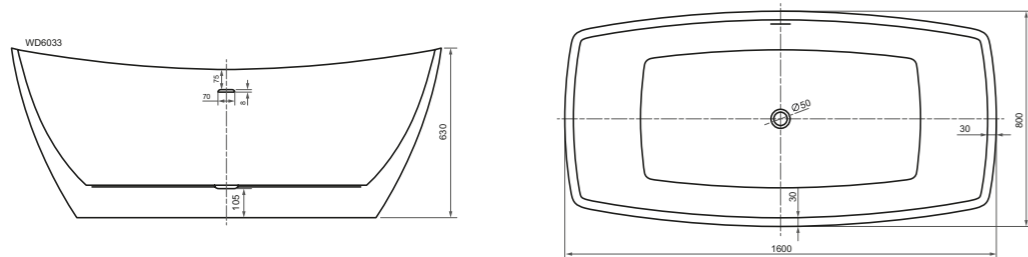

URBAN

URBAN FREESTANDING BATH (7) 696180