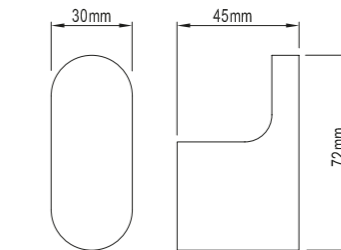

TOWEL RAIL DOUBLE (7) 620993

TOWEL RING (7) 620991

ROBE HOOK (7) 620987

TOILET ROLL HOLDER (7) 620994

TOILET BRUSH HOLDER (7) 620995

MEMPHIS

SOAP DISH (7) 620977

ROBE HOOK DOUBLE (7) 620976