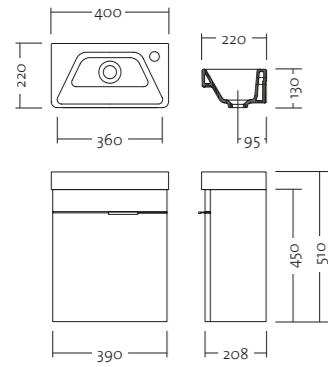

SPECIFICATIONS

400 VANITY*

400 W x 220 D x 510mm H

FINISH	CODE
White Gloss	(7) 663005
Black Gloss	(7) 663010
Gunmetal Gloss	(7) 663008
Burnished Wood	(7) 663007
Planked Urban	(7) 726112
Cinnamon Ash	(7) 694030