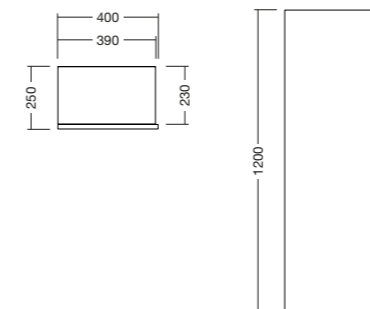

WALL TOWERS

400 W x 250 D x 1200mm H

FINISH	CODE
White Gloss	(7) 663000
Black Gloss	(7) 663004
Gunmetal Gloss	(7) 663003
Burnished Wood	(7) 663002
Planked Urban Oak	(7) 726131
Cinnamon Ash	(7) 694053

400 W x 250 D x 1200mm H