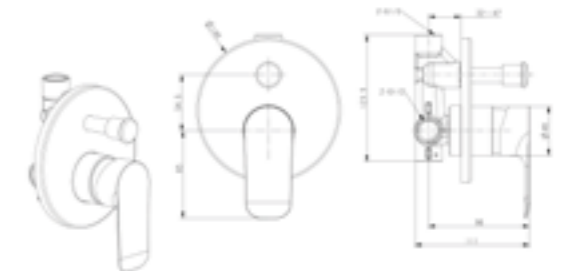

SHOWER MIXER DIVERTER

FINISH	CODE
Chrome	(7) 719134
Black	(7) 719139
Gun Metal	(7) 723122