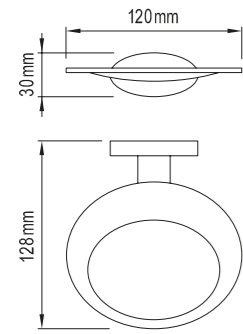

TOWEL RAIL DOUBLE (7) 620993

TOWEL RING (7) 620991

ROBE HOOK (7) 620987

TOILET ROLL HOLDER (7) 620994

TOILET BRUSH HOLDER (7) 620995

MEMPHIS

SOAP DISH (7) 620977

ROBE HOOK DOUBLE (7) 620976