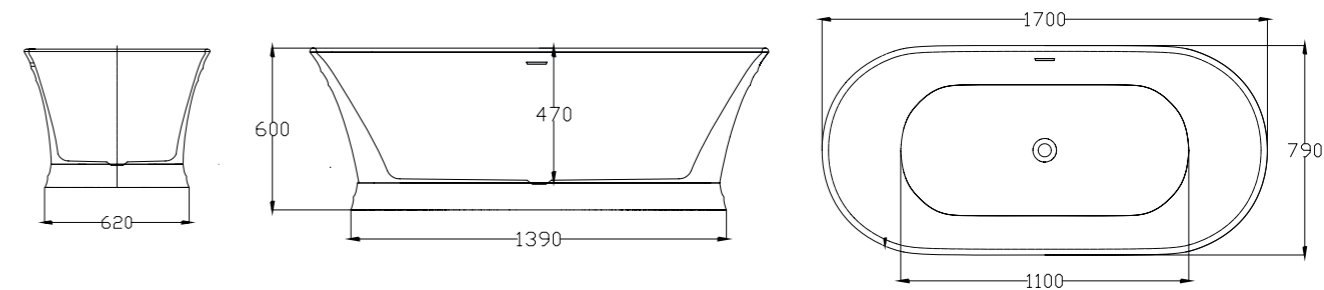

MECCA

MECCA FREESTANDING BATH (7) 711726

FORM

FORM FREESTANDING BATH (7) 711720 / (7) 749991 / (7) 749992

EDGE

SOFT OVAL FREESTANDING BATH (7) 638984

ANGLED FREESTANDING BATH (7) 638981

SOL