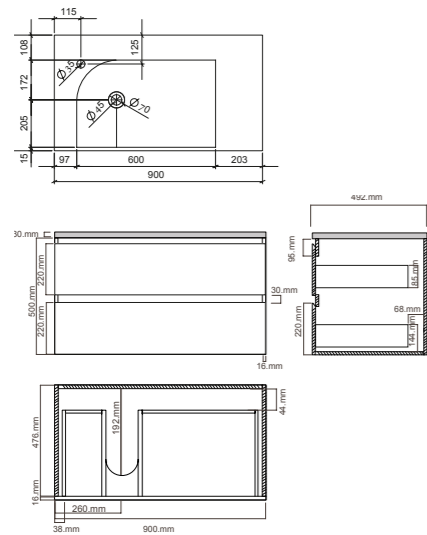

900 VANITY 2 DRW OFFSET LEFT BASIN

900 VANITY 2 DRW OFFSET RIGHT BASIN

900 W x 500 D x 530mm H OFFSET LEFT BASIN