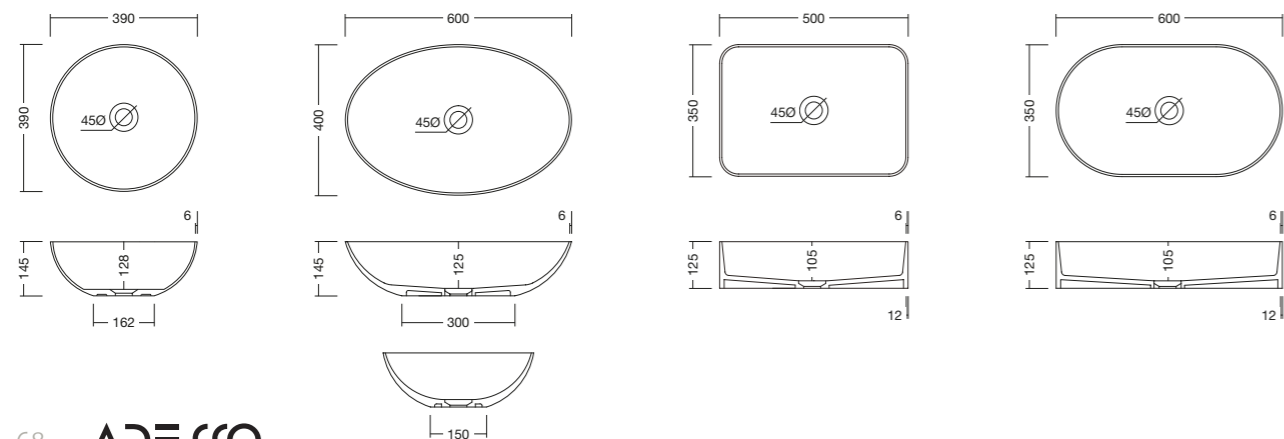

ELLIPSE VESSEL BASIN

(7) 724739

ELEVATE

ACCESSIBLE BASIN (7) 726206 WITH SHROUD

ACCESSIBLE BASIN (7) 726208 WALL HUNG OR BENCH MOUNT

ACCESSIBLE BASIN (7) 726207 WITH SHROUD

ACCESSIBLE BASIN (7) 726210 WALL HUNG OR BENCH MOUNT