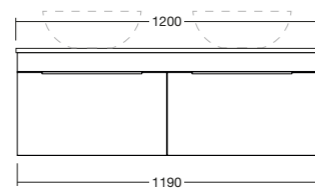

1200 SOLID TOP VANITY
2 DRW

1200 W x 450 D x 420mm H

FINISH	CODE
White Gloss	(7) 726162
Black Gloss	(7) 726163
Gunmetal Gloss	(7) 726164
Burnished Wood	(7) 726161
Planked Urban Oak	(7) 726158
Cinnamon Ash	(7) 726159