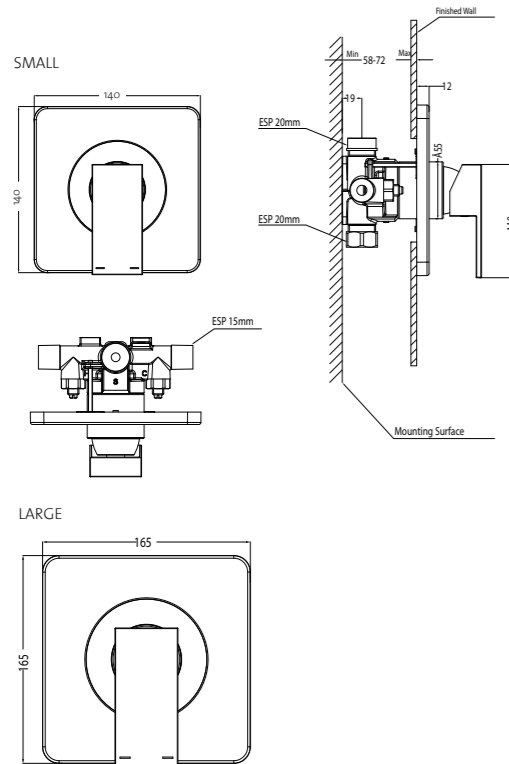

SHOWER MIXER (7) 686619