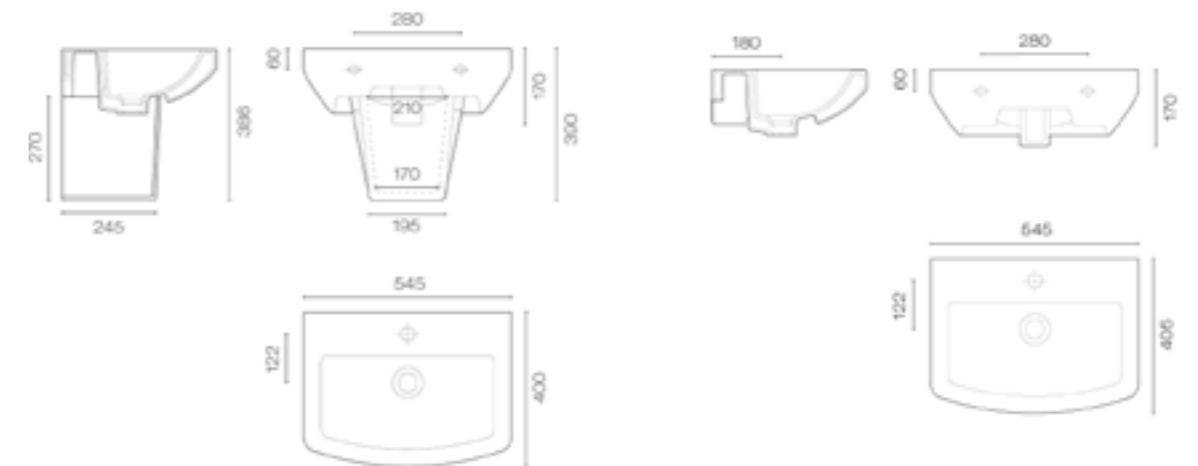

ELLIPSE VESSEL BASIN

(7) 724739

ELEVATE

ACCESSIBLE BASIN (7) 726206 WITH SHROUD

ACCESSIBLE BASIN (7) 726208 WALL HUNG OR BENCH MOUNT

ACCESSIBLE BASIN (7) 726207 WITH SHROUD

ACCESSIBLE BASIN (7) 726210 WALL HUNG OR BENCH MOUNT