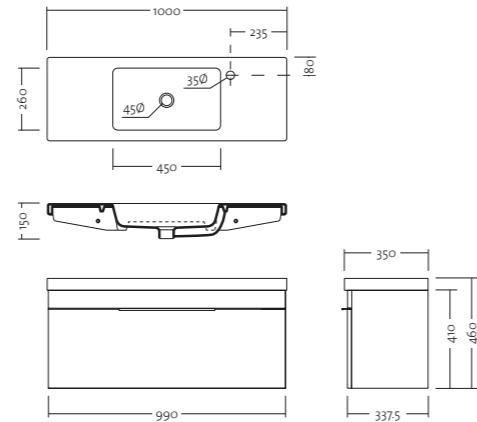

1000 SLIM VANITY 1 DRW* CENTRE BASIN

1000 W x 350 D x 460mm H CENTRE BASIN

FINISH	CODE
White Gloss	(7) 662918
Black Gloss	(7) 662922
Gunmetal Gloss	(7) 662921
Burnished Wood	(7) 662920
Planked Urban	(7) 726115
Cinnamon Ash	(7) 694033