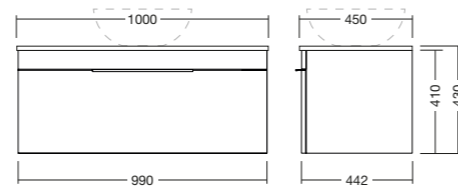

1000 SOLID TOP VANITY
1 DRW

1000 W x 450 D x 420mm H

FINISH	CODE
White Gloss	(7) 726148
Black Gloss	(7) 726149
Gunmetal Gloss	(7) 726150
Burnished Wood	(7) 726147
Planked Urban Oak	(7) 726145
Cinnamon Ash	(7) 726146