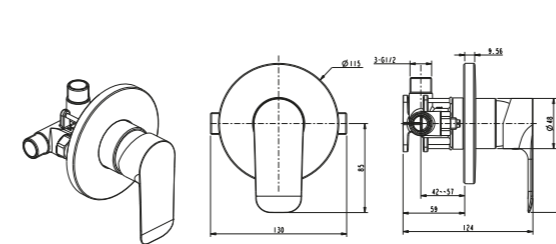

SHOWER MIXER WELS Rating 5 ★

FINISH	CODE
Chrome	(7) 719133
Black	(7) 719138
Gun Metal	(7) 723121