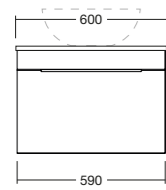

600 SOLID TOP VANITY
1 DRW

600 W x 450 D x 420mm H

FINISH	CODE
White Gloss	(7) 726136
Black Gloss	(7) 726137
Gunmetal Gloss	(7) 726138
Burnished Wood	(7) 726135
Planked Urban Oak	(7) 726133
Cinnamon Ash	(7) 726134