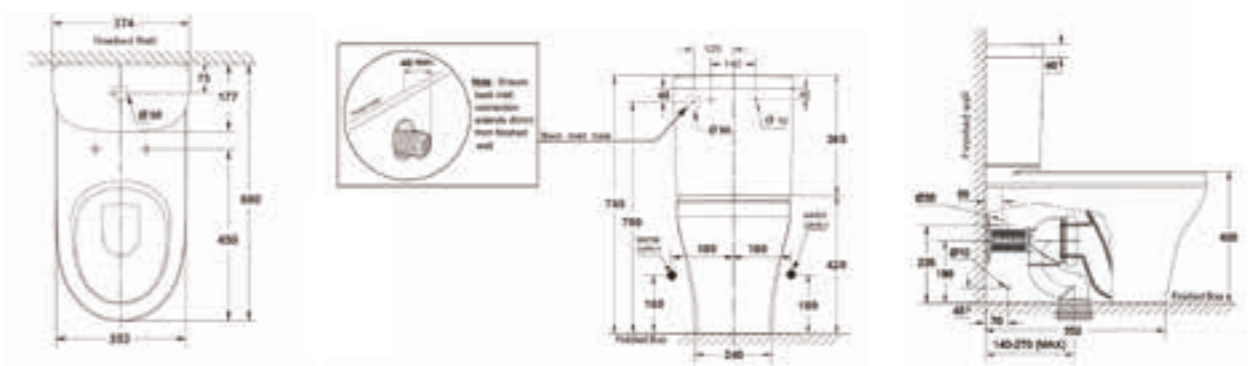

CLASSIC - BACK TO WALL TOILET SUITE (7) 658410 BACK INLET (7) 658411 BOTTOM INLET