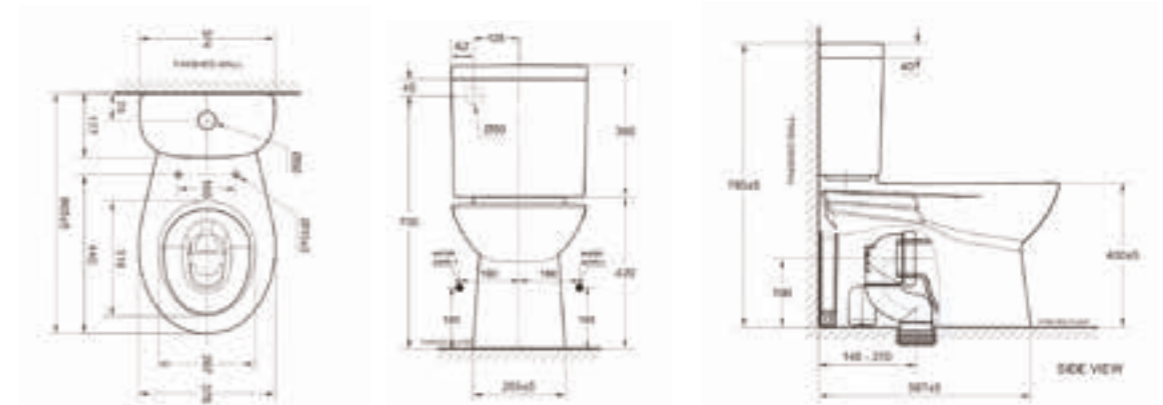

MILA

STANDARD - BACK TO WALL TOILET SUITE (7) 684188 BACK INLET (7) 684189 BOTTOM INLET