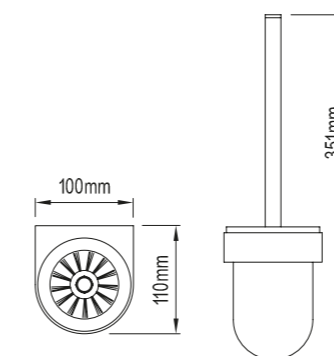

TOWEL RAIL DOUBLE (7) 620993

TOWEL RING (7) 620991

ROBE HOOK (7) 620987

TOILET ROLL HOLDER (7) 620994

TOILET BRUSH HOLDER (7) 620995

MEMPHIS

SOAP DISH (7) 620977

ROBE HOOK DOUBLE (7) 620976