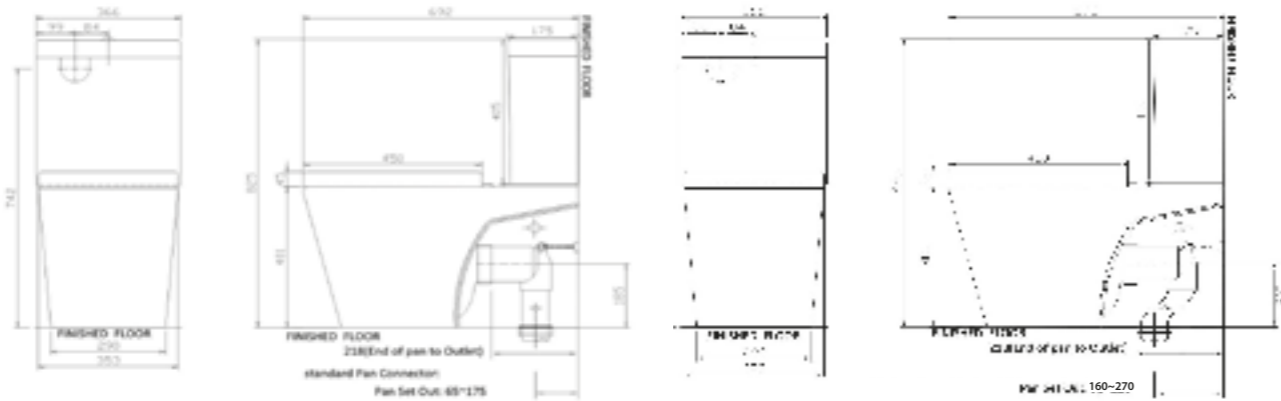

EDGE

BACK TO WALL TOILET SUITE (7) 708076 STANDARD SEAT (7) 708872 SLIM SEAT