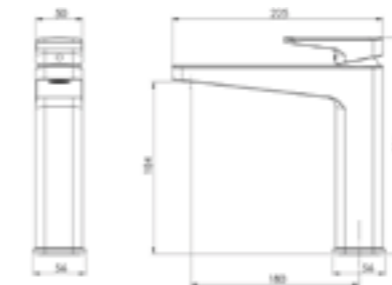

SINK MIXER (7) 711717 WELS Rating 4 ★