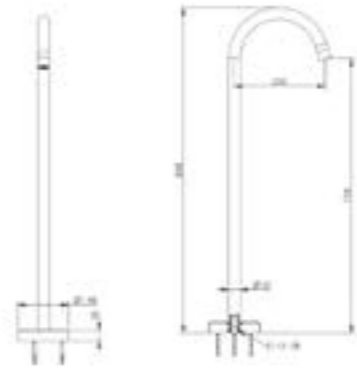

URBAN

SQUARE FLOOR-MOUNT BATH SPOUTS

FINISH	CODE
Chrome	(7) 719126
Black	(7) 719127