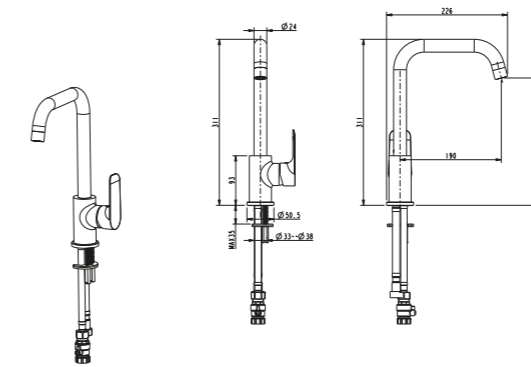

SINK MIXER WELS Rating 5 ★

FINISH	CODE
Chrome	(7) 719132
Black	(7) 719137
Gun Metal	(7) 723120