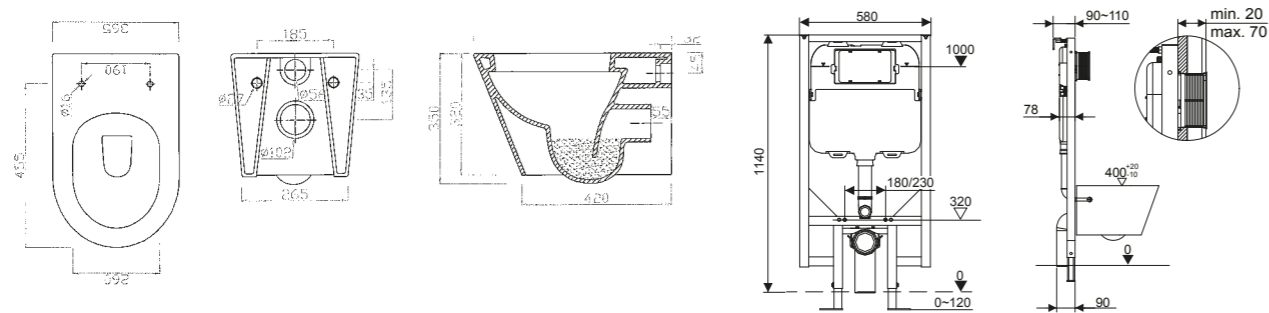

WALL HUNG TOILET SUITE FULL SUITE CHROME FLUSH PANEL (7) 692843 STANDARD SEAT (7) 711947 SLIM SEAT
FULL SUITE BLACK FLUSH PANEL (7) 717541 STANDARD SEAT (7) 717560 SLIM SEAT