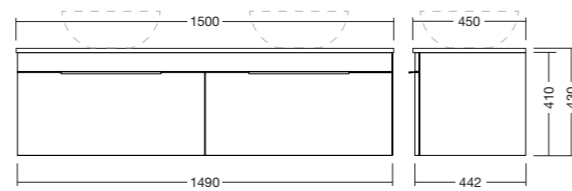

1500 SOLID TOP VANITY
2 DRW

1500 W x 450 D x 420mm H

FINISH	CODE
White Gloss	(7) 726168
Black Gloss	(7) 726169
Gunmetal Gloss	(7) 726170
Burnished Wood	(7) 726167
Planked Urban Oak	(7) 726165
Cinnamon Ash	(7) 726166