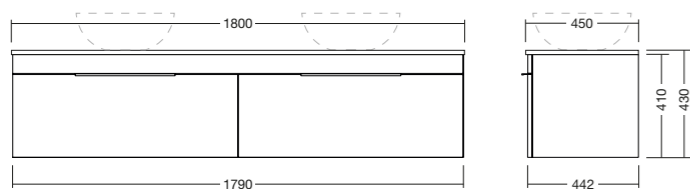

1800 SOLID TOP VANITY 2 DRW

1200 W x 450 D x 420mm H

FINISH	CODE
White Gloss	(7) 726175
Black Gloss	(7) 726176
Gunmetal Gloss	(7) 726177
Burnished Wood	(7) 726173
Planked Urban Oak	(7) 726171
Cinnamon Ash	(7) 726172