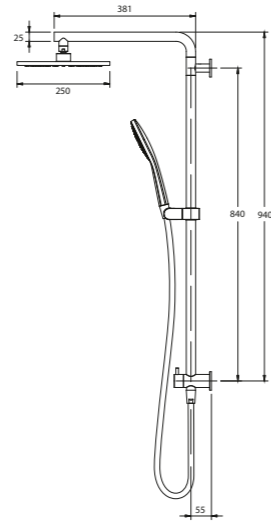

COLUMN SHOWER WELS Rating 3 ★

FINISH
Gun Metal

CODE
(7) 723130