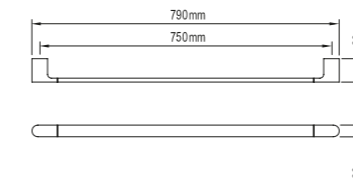

TOWEL RAIL DOUBLE (7) 620993

TOWEL RING (7) 620991

ROBE HOOK (7) 620987

TOILET ROLL HOLDER (7) 620994

TOILET BRUSH HOLDER (7) 620995

MEMPHIS

SOAP DISH (7) 620977

ROBE HOOK DOUBLE (7) 620976