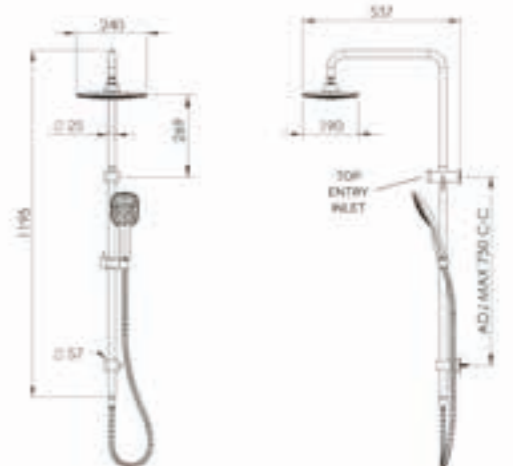

COLUMN SHOWER (7) 717594 WELS Rating 3 ★