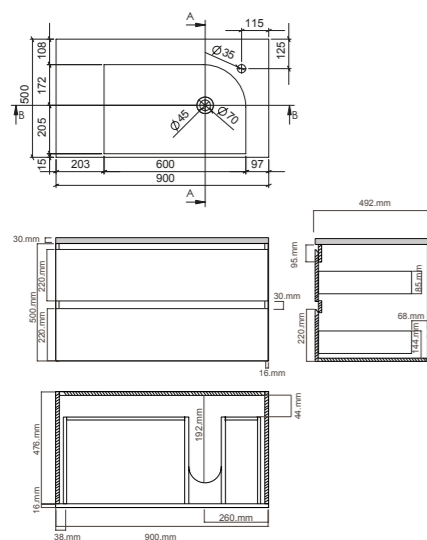

BASIN MIXER (7) 686618 WELS Rating 5 ★

900 W x 500 D x 530mm H OFFSET RIGHT BASIN

FINISH	CODE
White Gloss	(7) 709545
Timber Veneer	(7) 709547