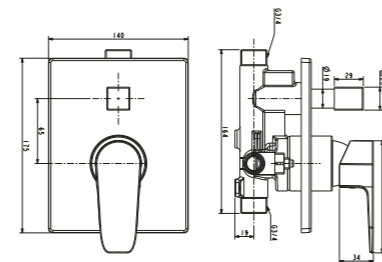

SHOWER MIXER DIVERTER

FINISH
Polished Chrome

CODE
(7) 686625