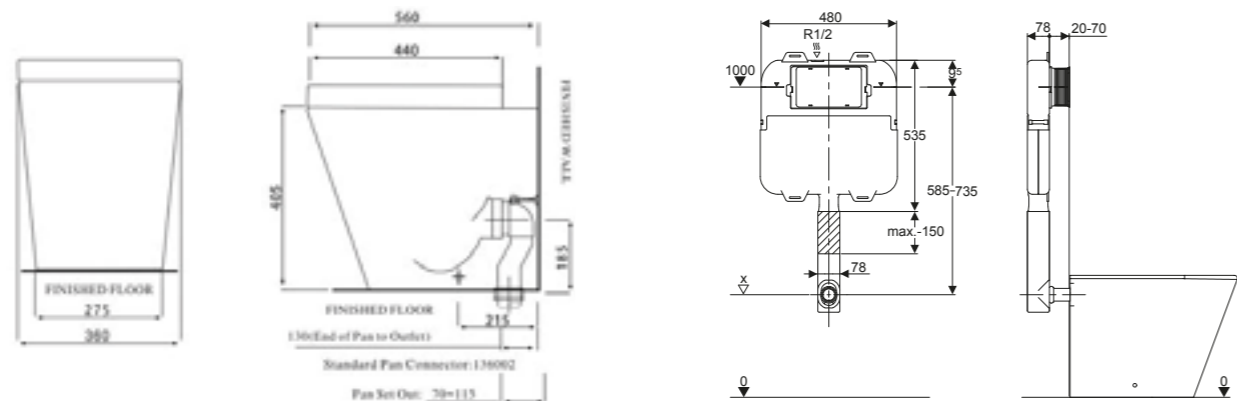

WALL FACED TOILET SUITE FULL SUITE CHROME FLUSH PANEL (7) 692844 STANDARD SEAT (7) 711948 SLIM SEAT
FULL SUITE BLACK FLUSH PANEL (7) 717587 STANDARD SEAT (7) 717593 SLIM SEAT