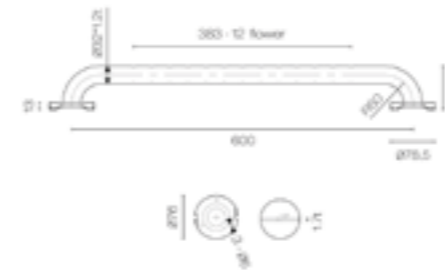

STAINLESS STEEL GRAB RAIL 600mm (7) 726214