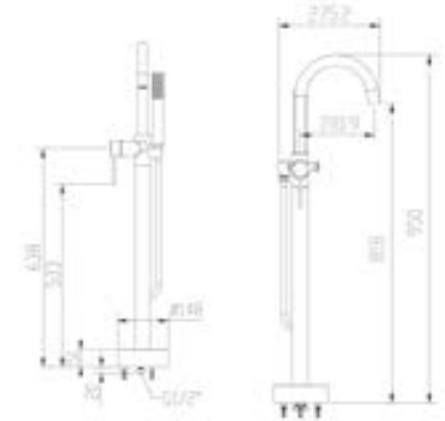

SLIDE SHOWER WELS Rating 3 ★

FINISH
Gun Metal

CODE
(7) 723123

COLUMN SHOWER WELS Rating 3 ★

FINISH
Gun Metal

CODE
(7) 723130

SLIDE SHOWER WELS Rating 3 ★

FINISH
Polished Chrome
Black
Brushed Nickel

CODE
(7) 707649
(7) 707650
(7) 713912

COLUMN SHOWER WELS Rating 3 ★

FINISH
Polished Chrome
Black
Brushed Nickel

CODE
(7) 707651
(7) 707652
(7) 713914

URBAN FLOOR STANDING BATH FILLER **(7) 719128**

MODE FLOOR STANDING BATH FILLER **(7) 719129**

URBAN

BASIN MIXER WELS Rating 5 ★

FINISH
Polished Chrome
Black
Brushed Nickel

CODE
(7) 686622
(7) 707645
(7) 710111

SINK MIXER WELS Rating 5 ★

FINISH
Polished Chrome
Black
Brushed Nickel

CODE
(7) 686624
(7) 707648
(7) 708723

DEGREE FLOOR STANDING BATH FILLER **(7) 717600**

ROUND FLOOR-MOUNT BATH SPOUTS

SHOWER MIXER

FINISH
Polished Chrome
Black
Brushed Nickel

CODE
(7) 686623
(7) 707647
(7) 710125

SHOWER MIXER DIVERTER

FINISH
Polished Chrome

CODE
(7) 686625

FINISH
Chrome
Black

CODE
(7) 719124
(7) 719125