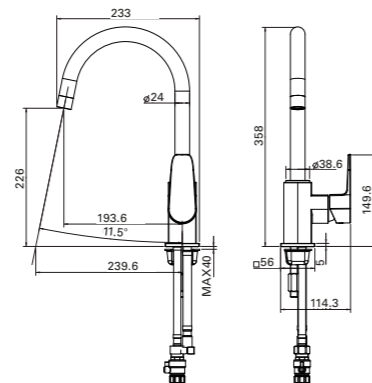

SINK MIXER WELS Rating 5 ★

FINISH
Polished Chrome
Black
Brushed Nickel

CODE
(7) 686624
(7) 707648
(7) 708723