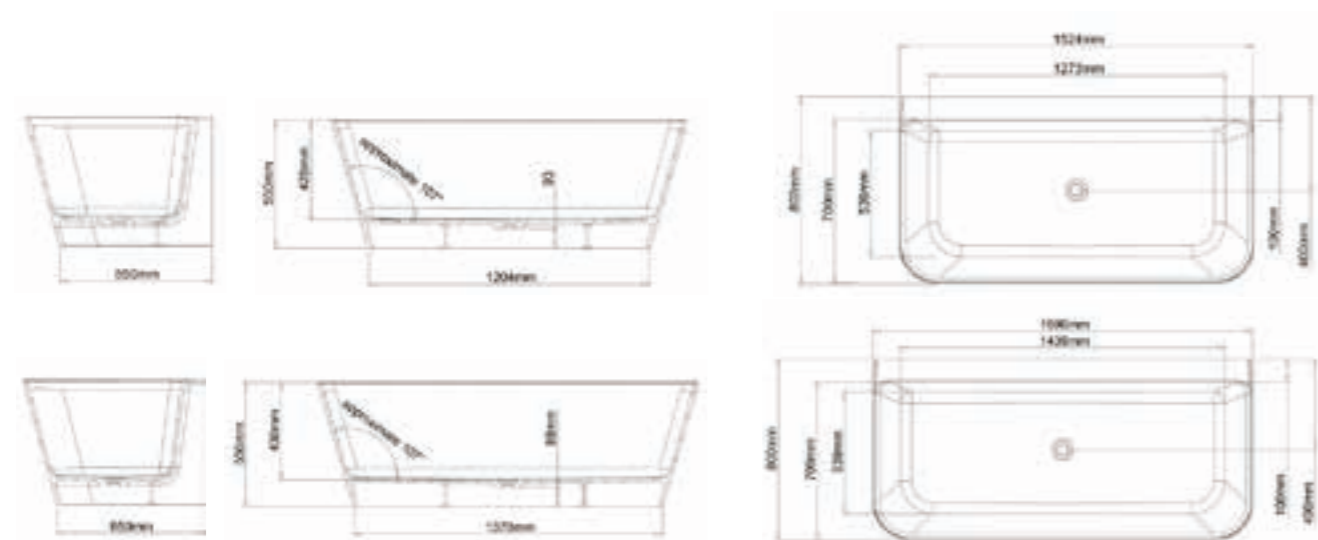

SOL FREESTANDING BATH (7) 711719 / (7) 749990

MEMPHIS

OVAL FREESTANDING BATH (7) 697380 / (7) 696205

ANGLED FREESTANDING BATH (7) 709755

STUDIO

BACK TO WALL BATH (7) 709756 / (7) 709757

MILA

TOWEL RAIL SINGLE (7) 620992